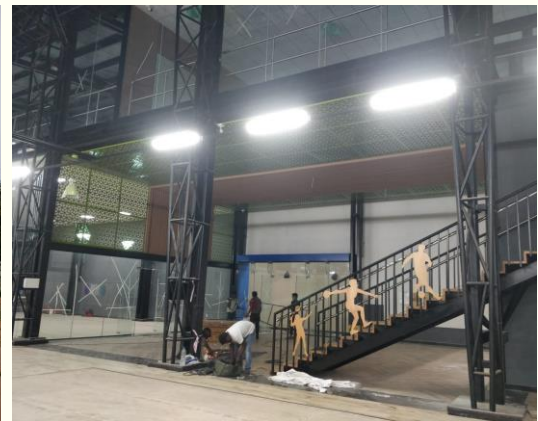

Portfolio

Our Work Gallery